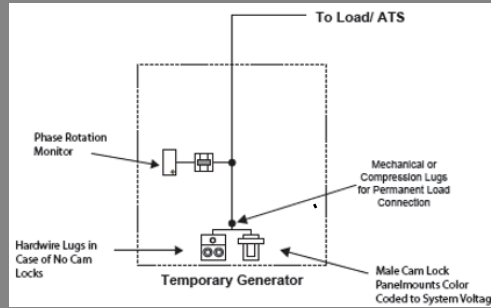

## Mission:

Provide our quick connect power distribution solutions that are safe, reliable, durable and built for repetitive use.

Basic Wall Mount Units 100A-4000A  
Quick Tap Connection Series QTC  
• Nema 1-4x