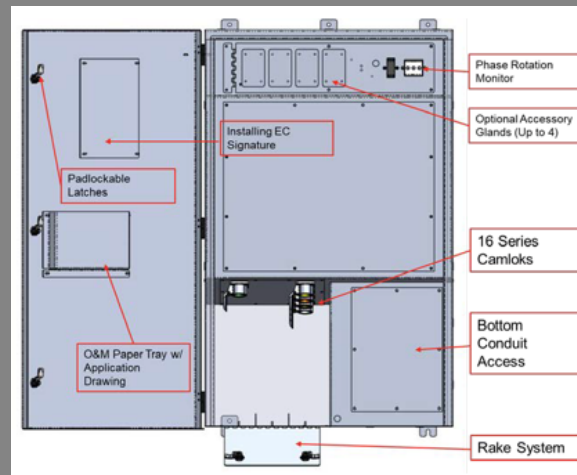

APEX Infrastructure
(703) 504-2151

"We transfer your power"

www.apex-infra.ai