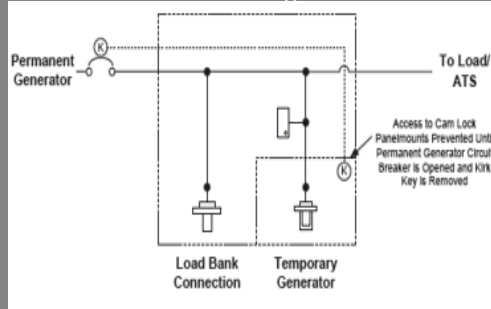

## Mission:

Provide our quick connect power distribution solutions that are safe, reliable, durable and built for repetitive use.

Basic Wall Mount Units 100A-4000A  
Quick Tap Connection Series QTC  
• Nema 1-4x

Basic to Free Standing 100A-4000A

Scalable Pad Mount Version of QTC  
SER Rated w/ molded case breakers

Spider box (Portable Power  
Commercial to Military) 50A-400A

Single Purpose:

Dual Purpose:

SER Triple Switch: