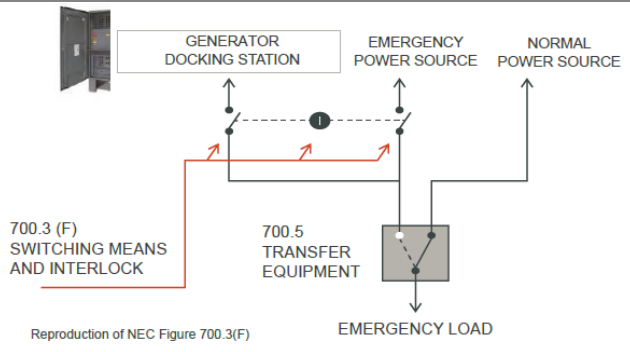

APEX Infrastructure
(703) 504-2151

"We transfer your power"

www.apex-infra.ai