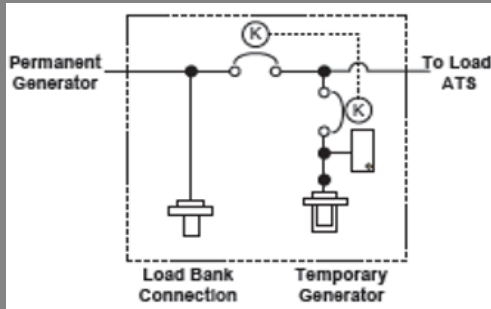

## Mission:

Provide our quick connect power distribution solutions that are safe, reliable, durable and built for repetitive use.

Basic Wall Mount Units 100A-4000A  
Quick Tap Connection Series QTC  
• Nema 1-4x

Basic to Free Standing 100A-4000A

Scalable Pad Mount Version of QTC  
SER Rated w/ molded case breakers

Spider box (Portable Power  
Commercial to Military) 50A-400A

Single Purpose:

Dual Purpose:

SER Triple Switch: